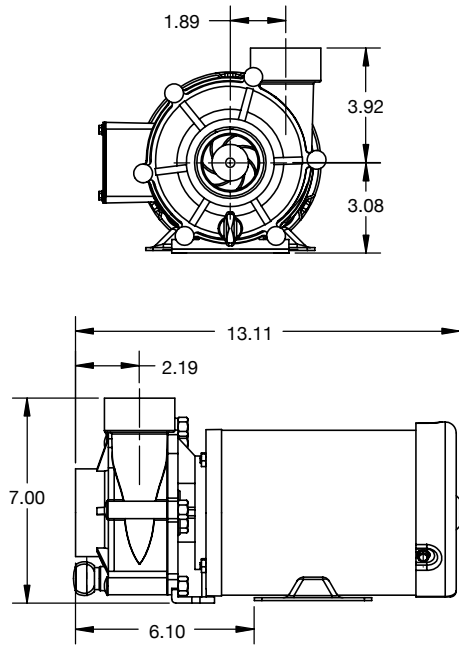

Flow At Total Dynamic Head

Model	Max Flow GPH	Max Head Feet	Max Power Watts	Max Current Amps	Flow	4'	6'	8'	10'	Voltage	Motor Enclosure
EX3600	3600	12'	139	1.4	GPM	60	53	44	34	115	TEFC
Inlet 2" fpt		Discharge 1 1/2" fpt			GPH	3600	3180	2640	2040		