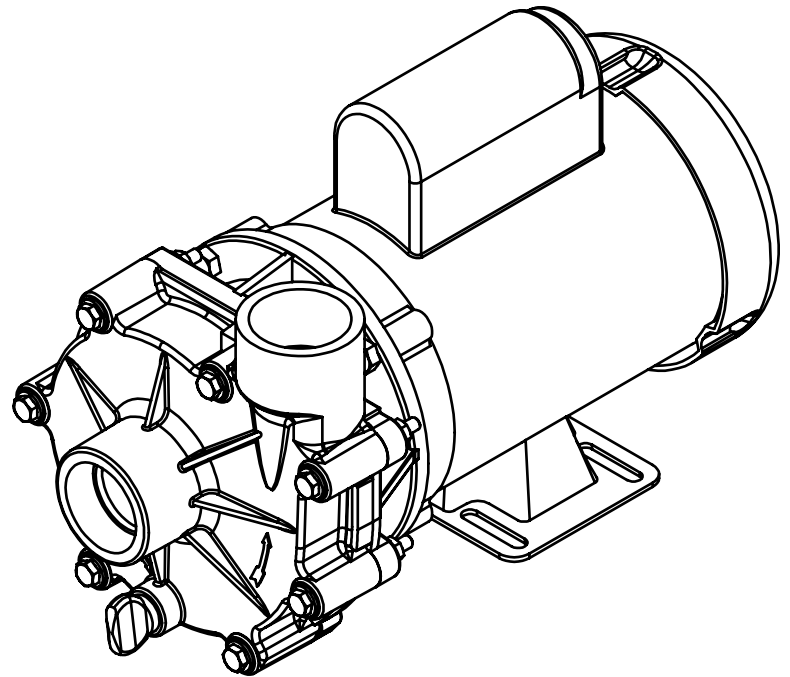

EX Series - EX4500

The EX Series has set the standard by which all others are measured. Perfect blend of medium pressure and ample flow for the majority of ponds. Motor is totally-enclosed, fan-cooled for durability. 115V or 230V. 18 month limited warranty. Supplied with an 8-foot, 115V cordset. Made in USA.

Flow At Total Dynamic Head

Model	Max Flow GPH	Max Head Feet	Max Power Watts	Max Current Amps	Flow	5'	10'	15'	20'	Voltage	Motor Enclosure
EX4500	4500	21'	253	2.2	GPM	67	56	41	15	115	TEFC
Inlet & Discharge 1 1/2" fpt					GPH	4020	3360	2460	900		