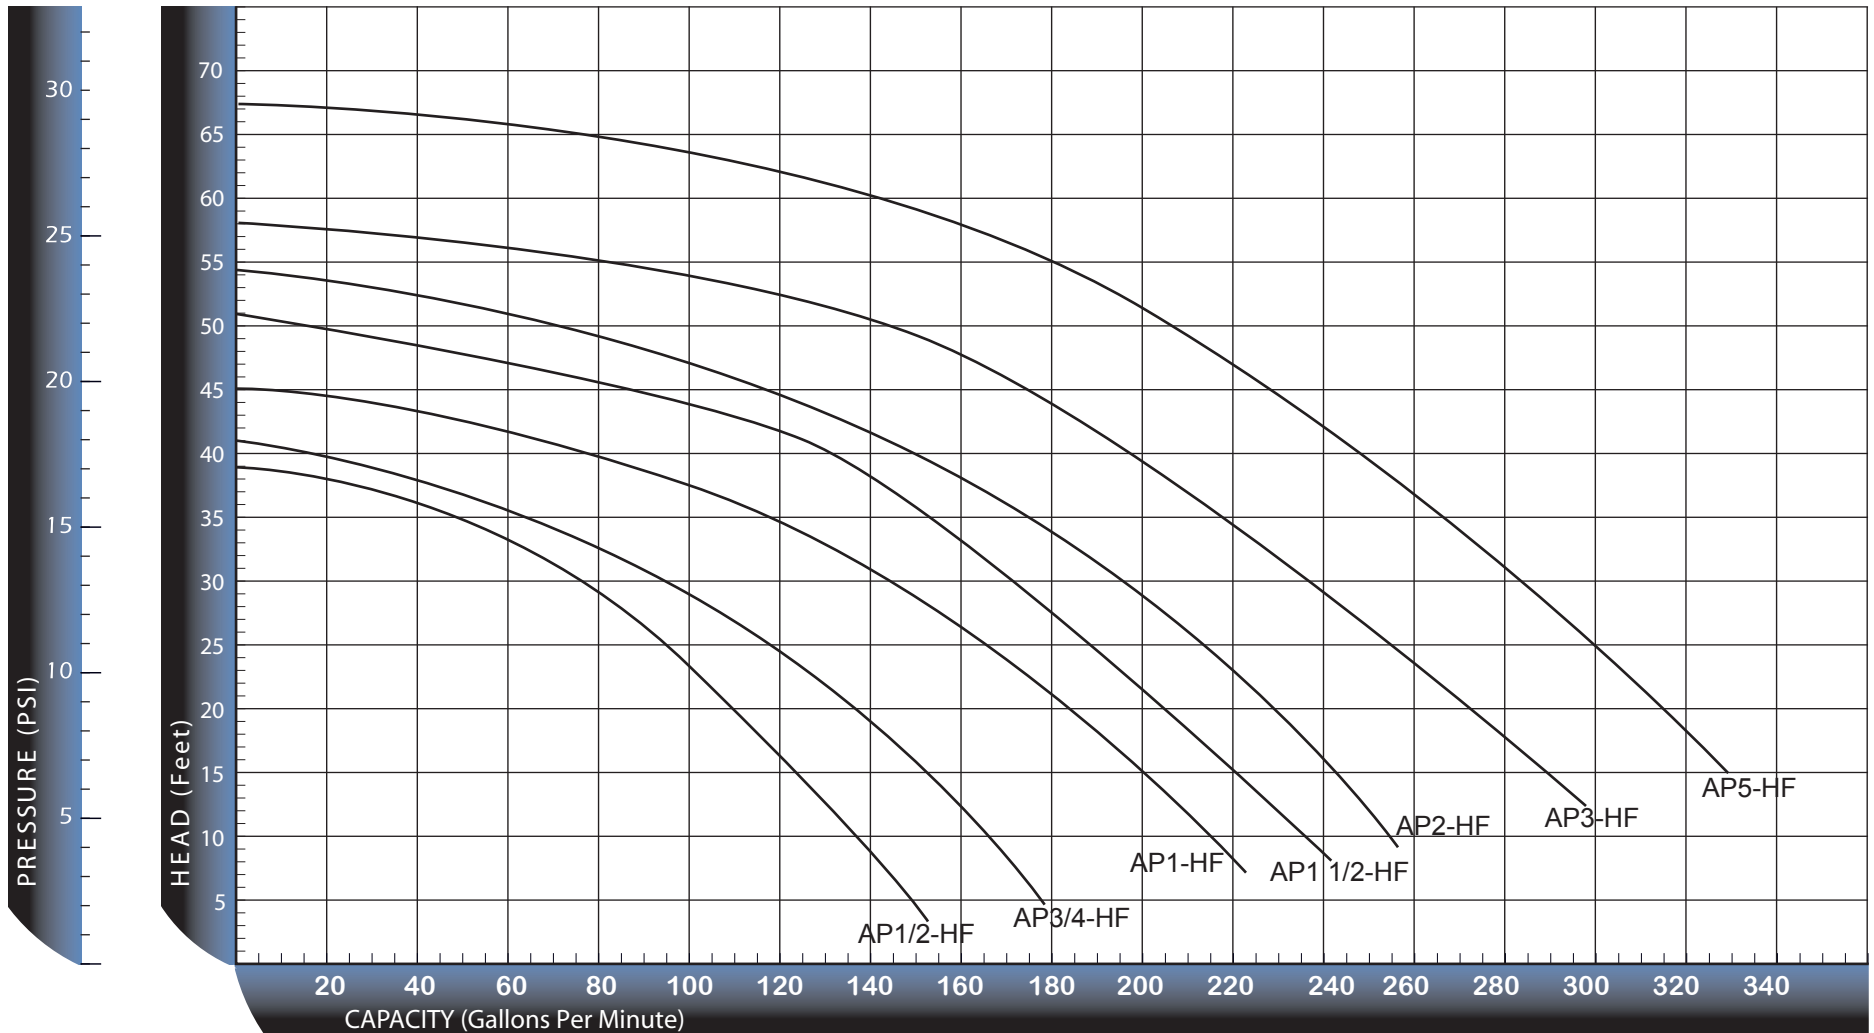

Model: ArtesianPro High Flow
HP: 3/4 - 5
RPM: 3450
Date: 02/03/2010

For performance that's OFF THE CHARTS of ordinary pumps!

Ambient Clear Water SP GR 1.0