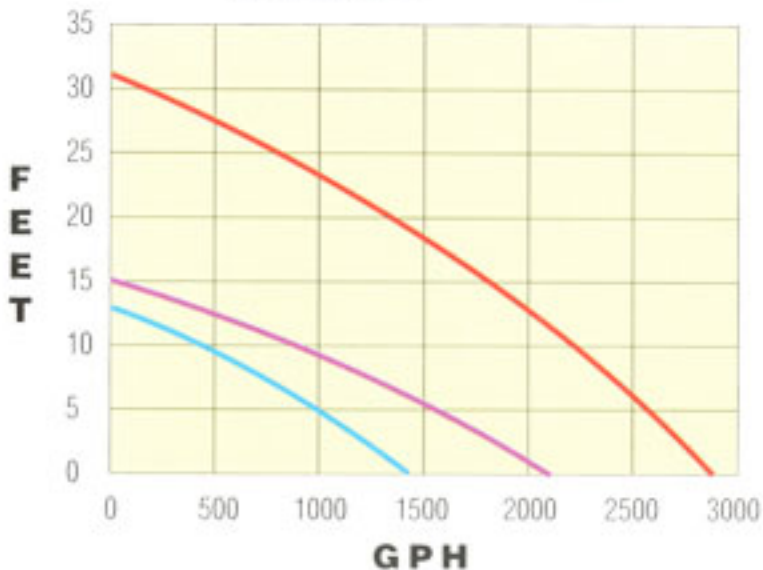

MODEL 1430

R440468 120 Volt, 60 Hz, 140 Watt, 0.91 Amp
Height 13 Feet, 1,430 GPH

MODEL 2100

R440469 120 Volt, 60 Hz, 150 Watt, 0.91 Amp
Height 15 Feet, 2,100 GPH

MODEL 2780

R440470 120 Volt, 60 Hz, 250 Watt, 2.0 Amp
Height 31 Feet, 2,780 GPH

*Model 2780 includes water detection technology...
pump turns on/off automatically*

MODEL 1430 GPH ———
MODEL 2100 GPH ———
MODEL 2780 GPH ———

Pentair Aquatics®

Aquarium, Pond & Aquaculture Products
Division of Pentair Water Pool and Spa, Inc.

13950 Mountain Avenue

Chino, CA 91710

800-628-8771 Fax: 800-424-1445

Email: info@pentairaquatics.com

www.pentairaquatics.com

Made in Italy