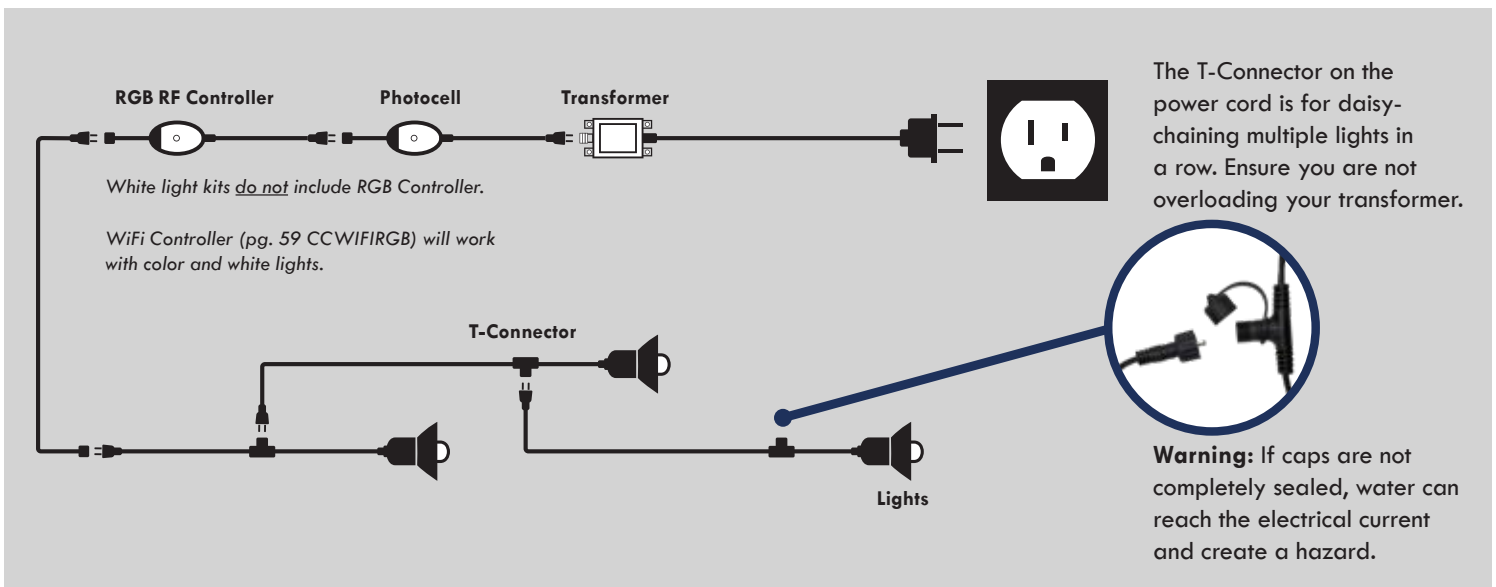

☀️ PHOTOCELL   ⚡️ CORD T-CONNECTOR   💧 COMPLETELY SUBMERSIBLE   🌡️ 2800K WARM WHITE

1 WATT PUCK LIGHT KIT		
Part#	PKKIT1W	PKKIT1W-BZ
Finish Color	🌟 Brass	🌟 Bronze
Watts	1 Watt	
Transformer Watts	6 Watts	
Lumens	70	
Cord Length	20'	
Beam Angle	45°	
Base	Triangle Base	
Retail	$75.00	

1 WATT MINI LED SPOTLIGHT KIT		
Part#	MSKIT1W	MSKIT1W-BZ
Finish Color	🌟 Brass	🌟 Bronze
Watts	1 Watt	
Transformer Watts	6 Watts	
Lumens	70	
Cord Length	20'	
Beam Angle	45°	
Base	Heart, Tree, Stake Bases	
Retail	$75.00