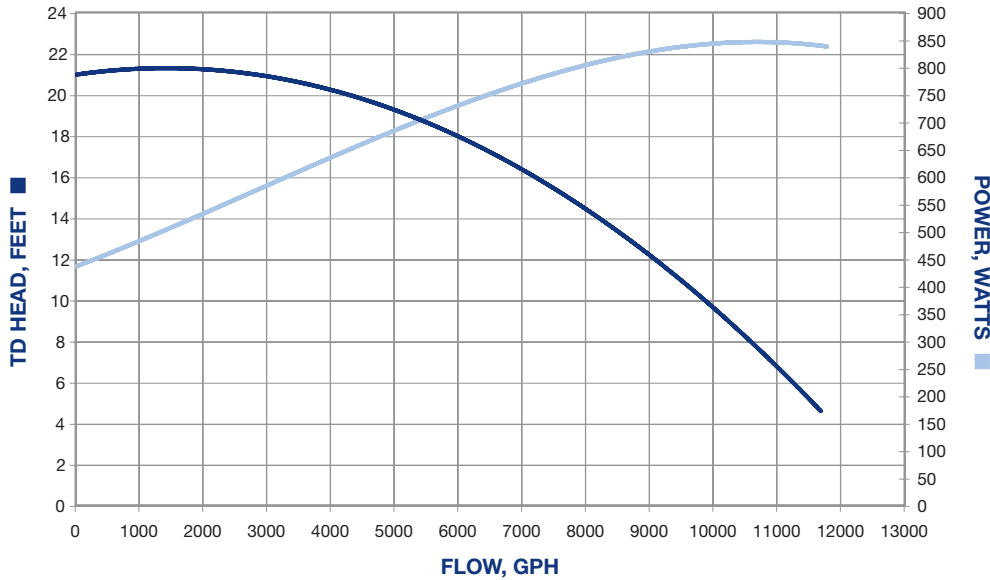

# EXT 12000-3P Pond Pump

\*Dimensions and illustrations are approximate and for reference only

## EXT 12000-3P Pond Pump Item #45051

As large water features and high turnover requirements continue to gain popularity, the cost of energy does not. The EXT 12000-3P is sure to cover most large scale water feature requirements.

MODEL	MAX HEAD HEIGHT	APPLICATION HEAD HEIGHT				
		0'	5'	10'	15'	20'
12000-3P	21'	12000	11500	9916	7760	4245 0

EXT 12000-3P	Item # 45051
INLET	3"
DISCHARGE	2"
MAX FLOW (gph)	12500
MAX HEAD (feet)	21'
MAX POWER (watts)	736
MAX CURRENT AMPS @ 230V	3.2
MAX CURRENT AMPS @ 460V	1.6
MOTOR HP	1
MOTOR TYPE	143JM
MOTOR ENCLOSURE	TEFC
PHASE	3-Phase