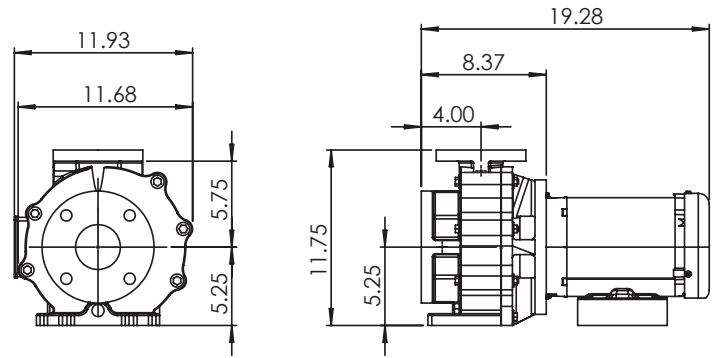

# EXT 12000-3P Pond Pump

\*Dimensions and illustrations are approximate and for reference only

MODEL	MAX HEAD HEIGHT	APPLICATION HEAD HEIGHT				
		0'	5'	10'	15'	20'
12000-3P	21'	12000	11500	9916	7760	4245 0

EXT 12000-3P	Item # 45051
INLET	3"
DISCHARGE	2"
MAX FLOW (gph)	12500
MAX HEAD (feet)	21'
MAX POWER (watts)	736
MAX CURRENT AMPS @ 230V	3.2
MAX CURRENT AMPS @ 460V	1.6
MOTOR HP	1
MOTOR TYPE	143JM
MOTOR ENCLOSURE	TEFC
PHASE	3-Phase