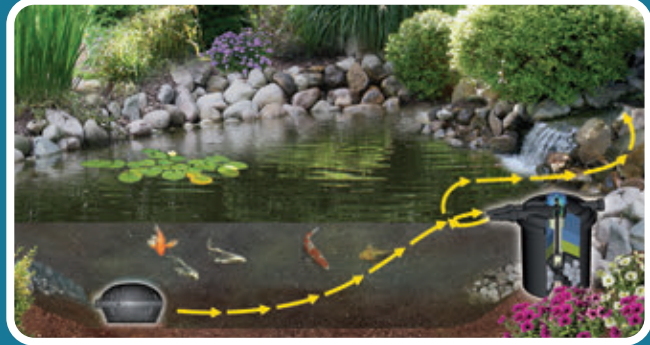

## WHY IT WORKS SO WELL

The Eco-Clear Pump sends dirty pond water to the pressurized filter.

The dirty water passes through **multiple densities of foam filters** and is cleaned of solid debris.

Water then passes through **bio-media** for excellent biological filtration.

Filters in these kits have **high-intensity UV lights** that destroy algae cells, eliminating green water.

Cleaned water is returned to your pond.