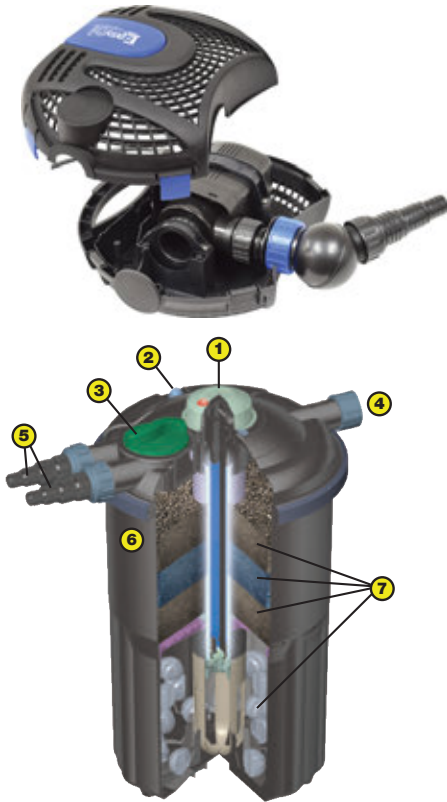

SYSTEM		FILTER				PUMP			ALSO INCLUDED
System	Maximum Pond Size*	Filter/Max Flow	UV Wattage	Cord Length	Cleaning Indicator	Pump/Max Flow**	Max Watts	Cord Length	Tubing / Clamps
ECK13U	1300 gallons	EC1300U 1300 gph	9 Watts	16'	-	EPS1300 1400 gph	55	30'	10' - 1" Kink Free Tubing and 4 Clamps
ECK13UDX	1300 gallons	EC2600U 2600 gph	18 Watts	16'	Yes	EPS1300 1400 gph	55	30'	25' - 1" Kink Free Tubing and 4 Clamps
ECK26U	2600 gallons	EC2600U 2600 gph	18 Watts	16'	Yes	EPS2500 2480 gph	87	30'	25' - 1" Kink Free Tubing and 4 Clamps
ECK39U	3900 gallons	EC3900U 3900 gph	24 Watts	16'	Yes	EPS3700 3680 gph	150	30'	25' - 1" Kink Free Tubing and 4 Clamps

* Fish load, feeding rates, amount of sunlight and other factors affect actual maximum gallons filtered.

** Performance data provided for reference only and may vary slightly.