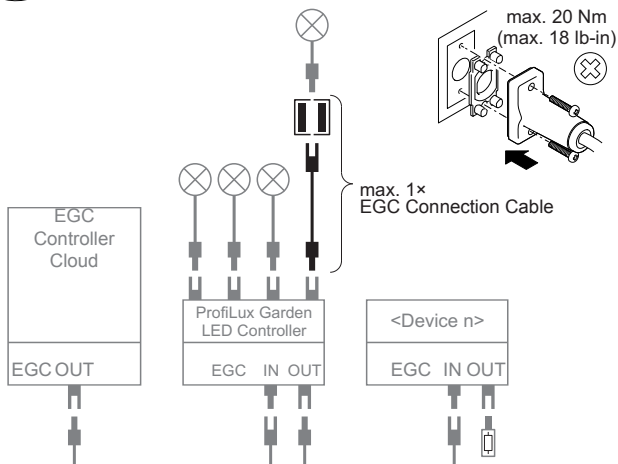

ProfiLux Garden LED RGB 7.5m

Questions, problems, missing parts?

Before returning to your retailer, call us at 1-866-627-3435, 8 a.m.-6 p.m., EST, Monday-Friday, or email us at customercare@oase-livingwater.com. Or visit our website at www.oase-livingwater.com