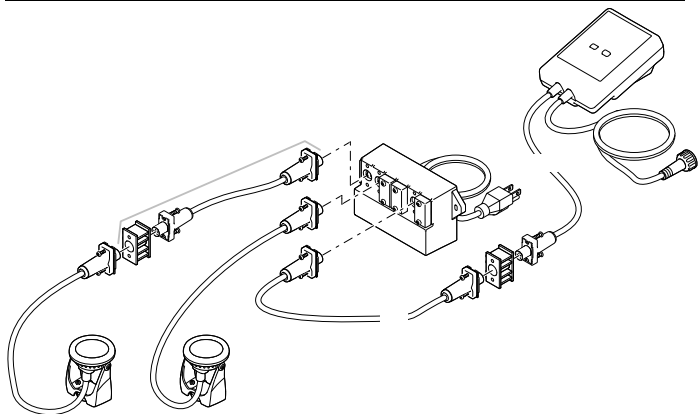

ProfiLux Garden LED RGB 7.5m

Questions, problems, missing parts?

Before returning to your retailer, call us at 1-866-627-3435, 8 a.m.-6 p.m., EST, Monday-Friday, or email us at customercare@oase-livingwater.com. Or visit our website at www.oase-livingwater.com